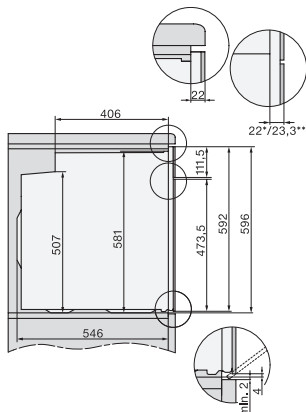

H 7262 BP
Ugn
med klartextdisplay, stektermometer och pyrolys

installation H7000 XL, installation drawing

installation H7000 XL, installation drawing, GB, AU

side view H7000 XL, installation drawings

built-in H7000 XL, installation drawing

H226x-1B/BP/E/EP/I/IP, H2x6xB/BP, H7x6xB/BP/BPX, installation drawings

DG7x40, DGC7x4x, DGC7x6x, DG7635, DGM7x4x, DO7, H2860B/BP, H7240BM, H7x40BM, H7x4xB/BP, H7x6xB/BP, installation drawings

H226x-1B/BP/E/EP/I/IP, H2760B/BP, H28x0B/BP, H7x40BM/BMX, H7x6xB/BP/BPX, installation drawings