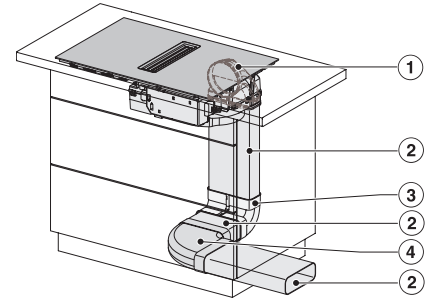

KMDA7272FL, KMDA7473FL – Side view flush,
Plug&Play – Installation drawing

KMDA7272FL, KMDA7473FL – Side view lying on top,
Plug&Play – Installation drawing

KMDA7272FL, KMDA7473FL – Side view flush+X,
Plug&Play – Installation drawing

KMDA7272FL, KMDA7473FL – Side view lying on top+X,
Plug&Play – Installation drawing

KMDA 7473 FL-U Silence
 Induktionshäll med integrerad fläkt
 med Silence-motor och 2 Flex-zoner för cirkulationsdrift

KMDA7272FL/FR, KMDA7473FL/FR – Installation variant 1 Basis -drawing

KMDA7272FL/FR, KMDA7473FL/FR – Installation variant 2 Basis – drawing

KMDA7272FL/FR, KMDA7473FL/FR -Installation variant 3 Basis – drawing