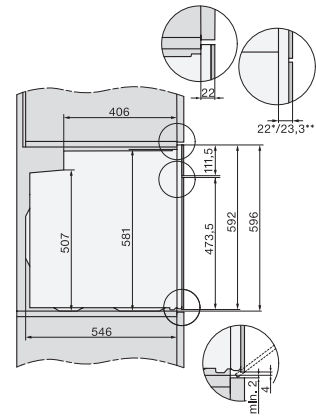

H 7262 BP
Ugn
med klartextdisplay, stektermometer och pyrolys

installation H7000 XL, installation drawing

installation H7000 XL, installation drawing, GB, AU

side view H7000 XL, installation drawings

built-in H7000 XL, installation drawing