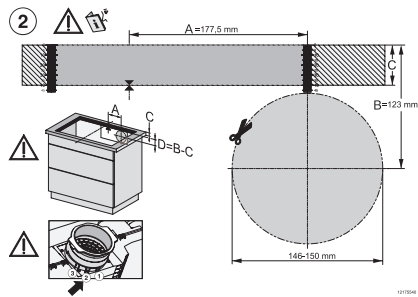

KMDA 7473 FL-U Silence
Induktionshäll med integrerad fläkt
med Silence-motor och 2 Flex-zoner för cirkulationsdrift

KMDA7272FL/FR, KMDA7473FL/FR – surface installation, drilling template, Installation drawing