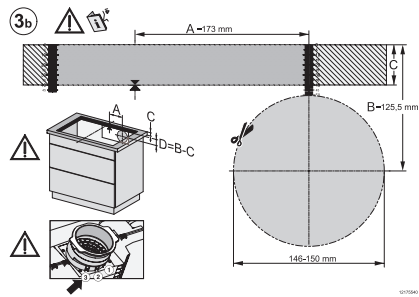

KMDA7272FL, KMDA7473FL – flush installation, drilling template, Installation depth 21 cm, Installation drawing